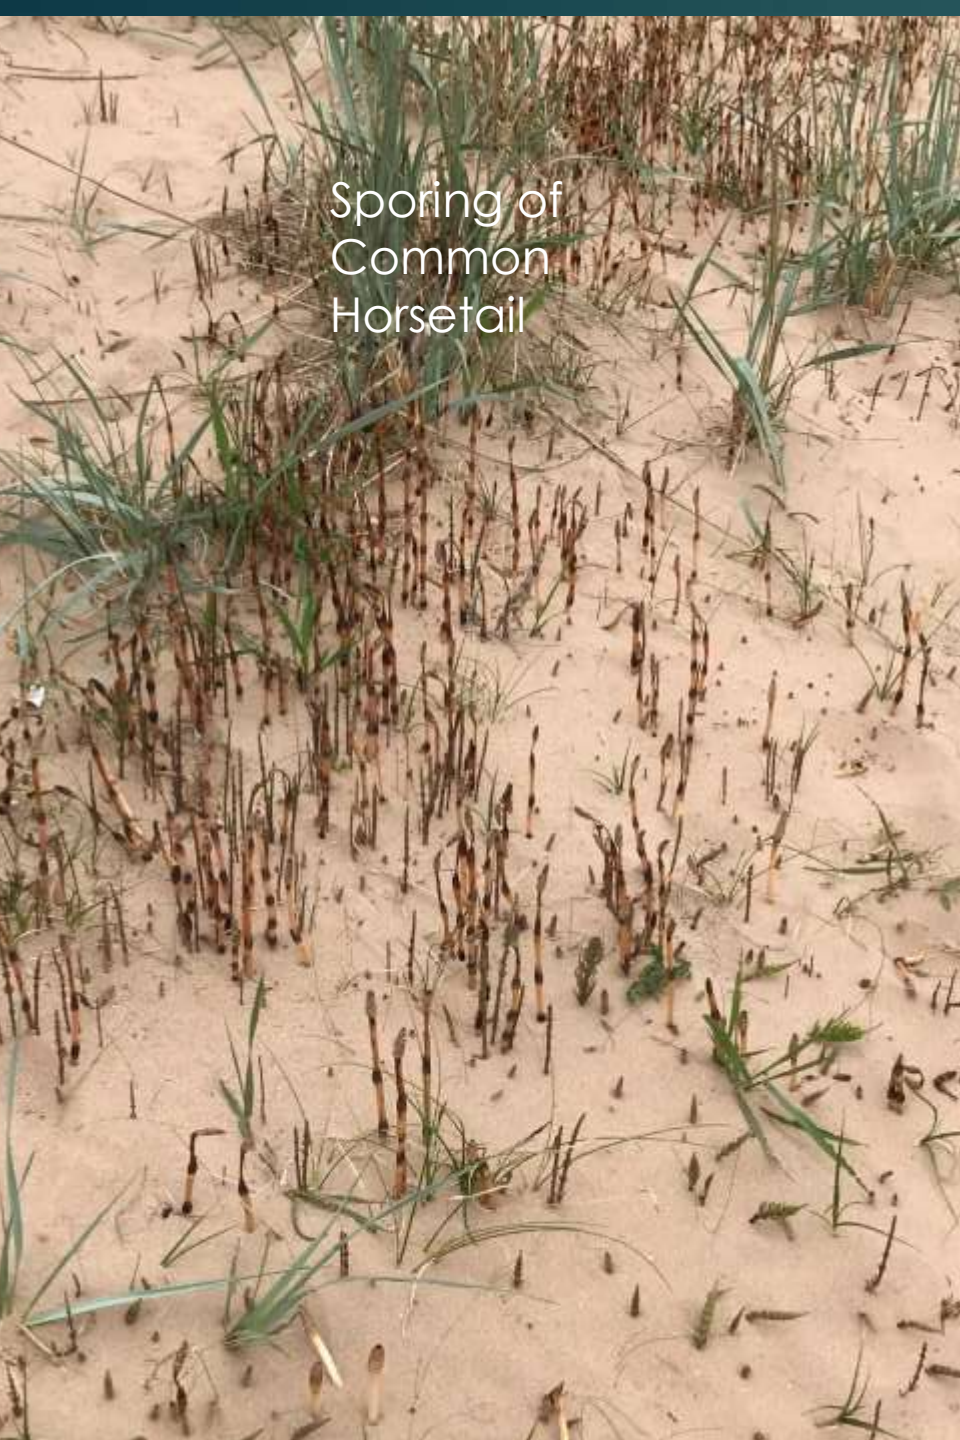

Bulbous
Buttercup

Smooth
Rupturewort

Parsley Piert
and
Buckshorn
Plantain

Pellitory of the
Wall

Star of Bethlehem

Gypsywort

Cuckoo Flower

Spring of
Common
Horsetail

Mediterranean
Spurge

21st July
2018

Ainsdale
Green
Beach

Spear -
leaved
Orache

Grass of
Parnassus

Strawberry
Clover

Gypsywort

Yellow -
wort

Sea Holly

Seaside
Centaury

Kidney
Vetch

Comparing
Common
and Ray's
Knotgrass

Marsh Helleborine
Orchid

Wintergreen

Cystiphora
sonchi Gall
Midge on
Sowthistle

Almond
Willow and
Sand
Catstail

Along the River Alt

Rough
Horsetail